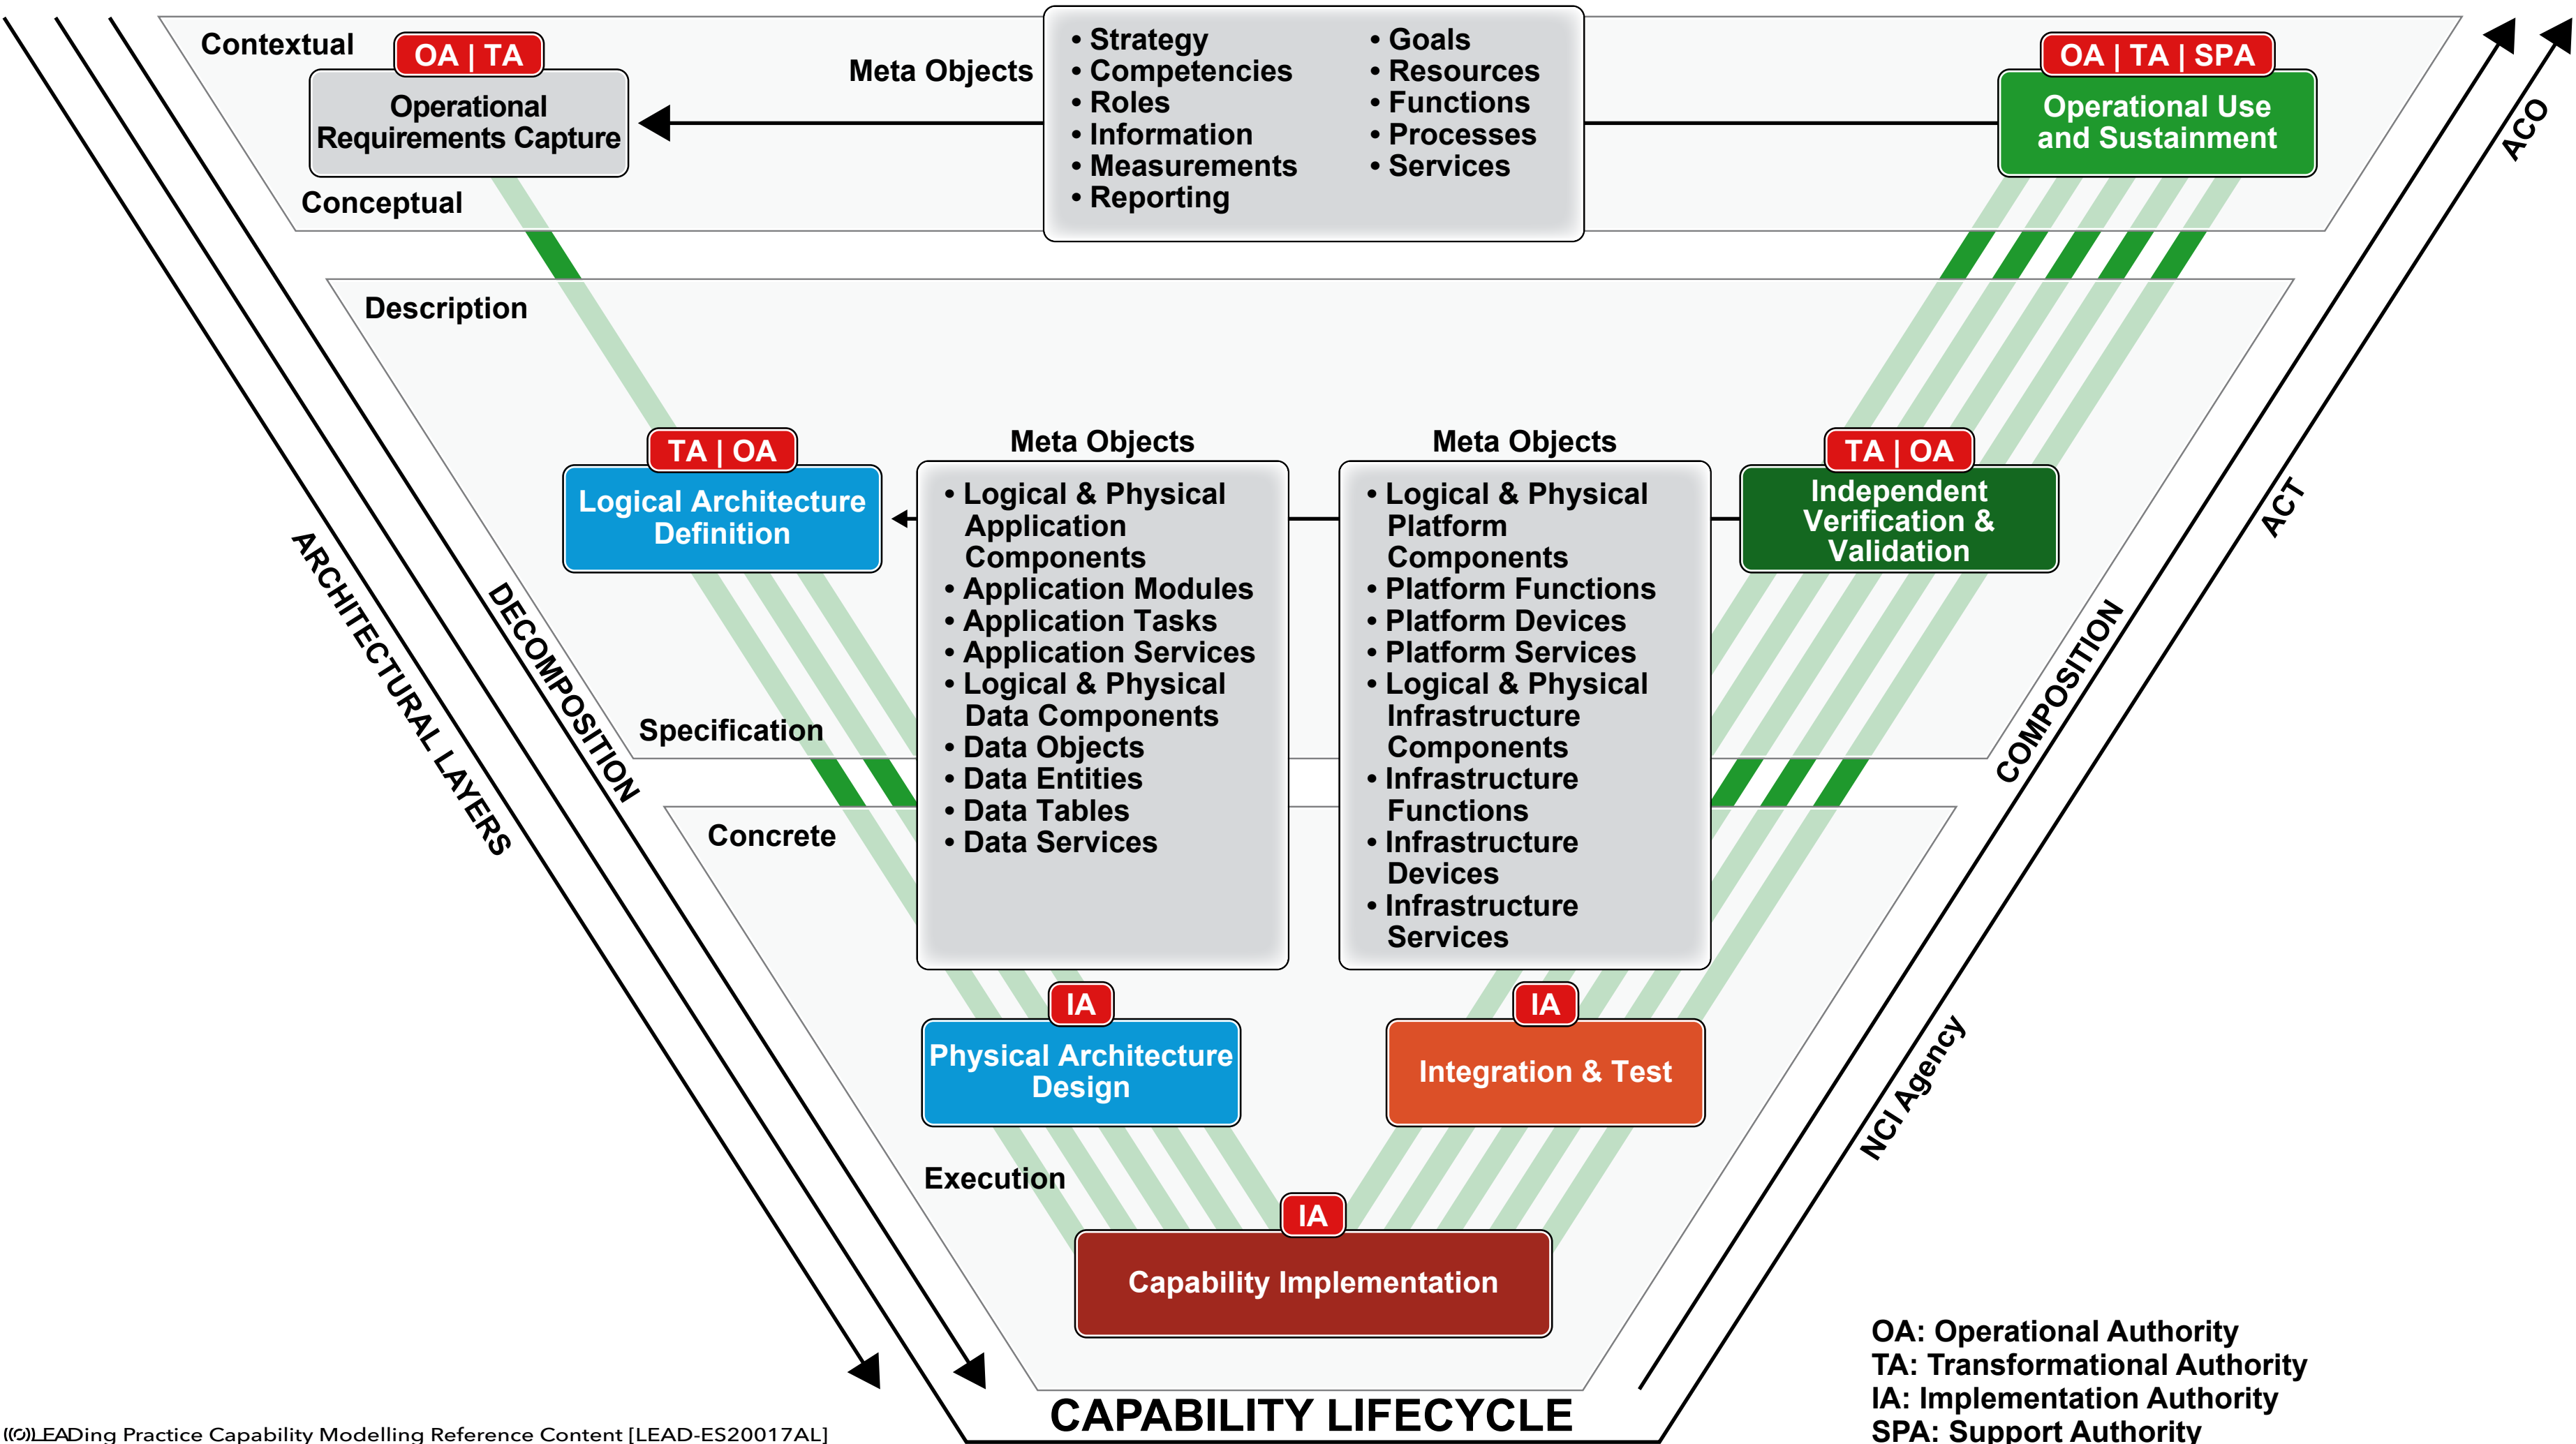

CAPABILITY GOVERNANCE

NAC | DPPC | MC | IC | BC | SC | LC | C3B | CDEB | CAM | C3CG | etc.

OA: Operational Authority
 TA: Transformational Authority
 IA: Implementation Authority
 SPA: Support Authority